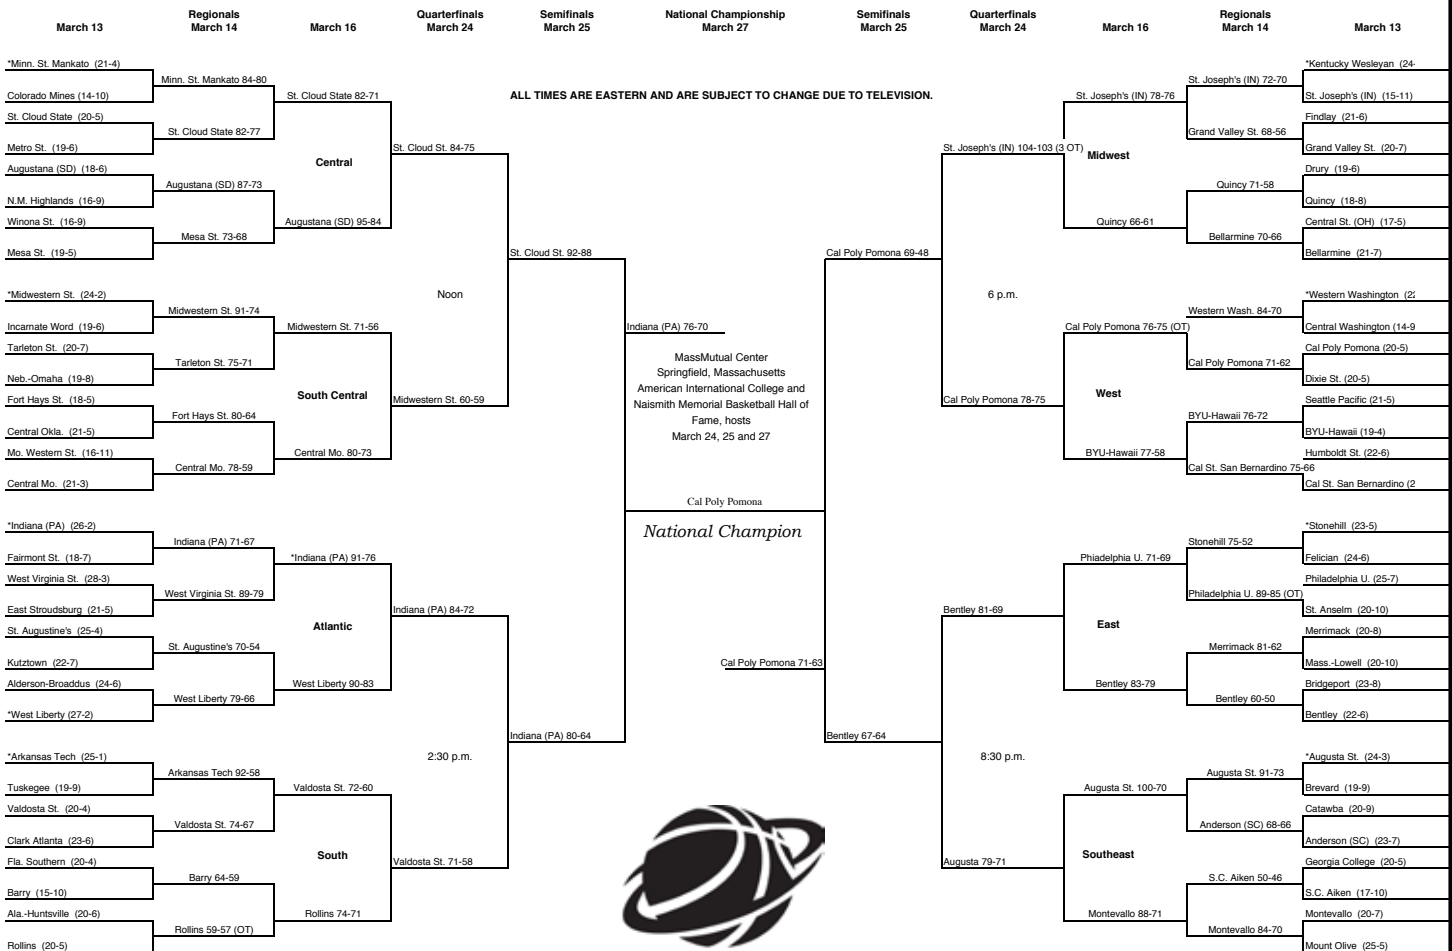

2010 NCAA Division II Men's BASKETBALL CHAMPIONSHIP

NCAA/3/7/10/AND

THE STAT CREW SYSTEM
St. Cloud State University Season Box Score (as of Apr 07, 2010)
All games

RECORD:	OVERALL	HOME	AWAY	NEUTRAL
ALL GAMES	29-6	17-1	8-3	4-2
CONFERENCE	16-4	9-1	7-3	0-0
NON-CONFERENCE	13-2	8-0	1-0	4-2

#	Player	gp	pts	avg	Total		3-Point		F-Throws		Rebounds					pts	avg					
					fg	fg%	3fg	3fg%	ft	ft%	off	def	tot	avg	pf			sh	st			
50	Schneck, Matt	34-33	908	26.5	216-352	.614	0-0	.000	197-285	.691	125	261	386	11.4	88	2	39	68	15	28	629	18.5
20	Witt, Taylor	35-35	1120	32.0	171-430	.398	54-152	.355	187-229	.817	17	71	88	2.5	92	1	166	115	3	39	583	16.7
10	Putz, Brett	35-17	867	24.8	114-277	.412	72-174	.414	49-61	.803	27	46	73	2.1	58	0	55	35	5	37	349	10.0
32	Bernstetler, Andrew	35-29	913	26.1	116-263	.441	21-79	.266	41-65	.631	76	145	221	6.3	88	4	41	24	72	28	294	8.4
34	Ortmann, Josh	35-23	658	24.5	84-191	.440	27-81	.333	48-59	.814	24	69	93	2.7	58	1	67	48	9	38	243	6.9
04	Rothstein, Theo	35-30	769	22.0	69-150	.460	14-47	.298	42-60	.700	39	69	108	3.1	92	2	59	29	23	26	194	5.5
40	Fisher, Jesse	34-2	277	8.1	54-112	.482	1-6	.167	49-71	.690	31	44	75	2.2	48	0	8	38	25	8	158	4.6
54	Bergstraser, Tim	34-6	430	12.6	35-55	.636	0-1	.000	34-49	.694	38	62	100	2.9	49	0	11	17	2	16	104	3.1
34	Phillips, Nate	34-8	418	12.3	45-91	.495	0-1	.000	9-31	.290	16	26	42	1.2	53	1	27	18	0	34	99	2.9
30	AbdelFattah, Mahmoud	17-0	75	4.4	9-19	.474	5-8	.625	19-24	.792	2	17	19	1.1	18	0	7	11	0	4	42	2.5
14	Riley, Michael	10-8	44	4.4	6-22	.273	2-9	.222	2-2	1.000	1	5	6	0.6	2	0	5	5	0	2	16	1.6
42	Shirley, Tom	13-0	74	5.7	6-18	.333	4-14	.286	4-6	.667	7	18	25	1.9	4	0	2	3	3	2	20	1.5
12	Jensen, Shaun	19-8	204	10.7	9-31	.290	0-6	.000	9-13	.692	1	12	13	0.7	11	0	18	5	1	5	27	1.4
44	Hawkins, Scott	8-0	33	4.1	2-8	.250	0-4	.000	4-6	.667	4	6	10	1.3	3	0	3	1	1	0	8	1.0
Team											46	35	81				4					
Total.....		35	7051		936-2019	.464	200-582	.344	694-971	.715	454	886	1340	38.3	664	11	508	406	159	267	2766	79.0
Opponents.....		35	7047		848-1971	.426	282-528	.361	548-733	.737	364	791	1155	33.0	729	22	378	474	69	294	2422	69.2

Score by Period	1st	2nd	OT	Total
St. Cloud State University	1299	1433	34	2766
Opponents	1076	1328	18	2422