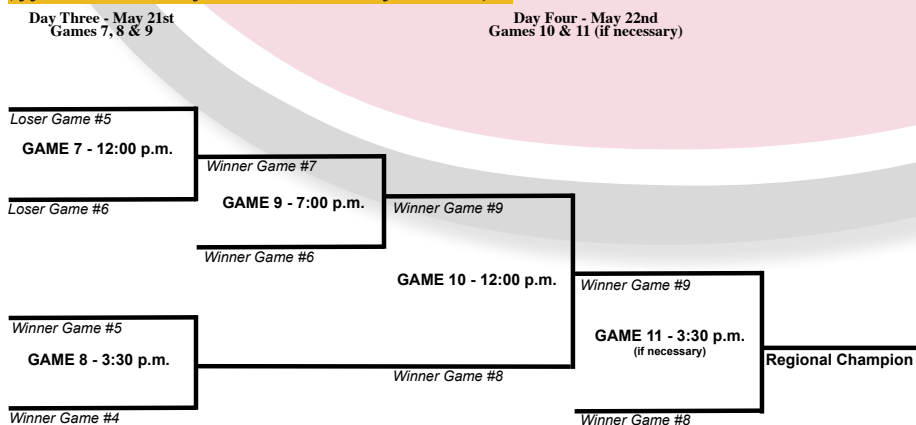

(If five teams remain after Game 6, and two after Game 9)