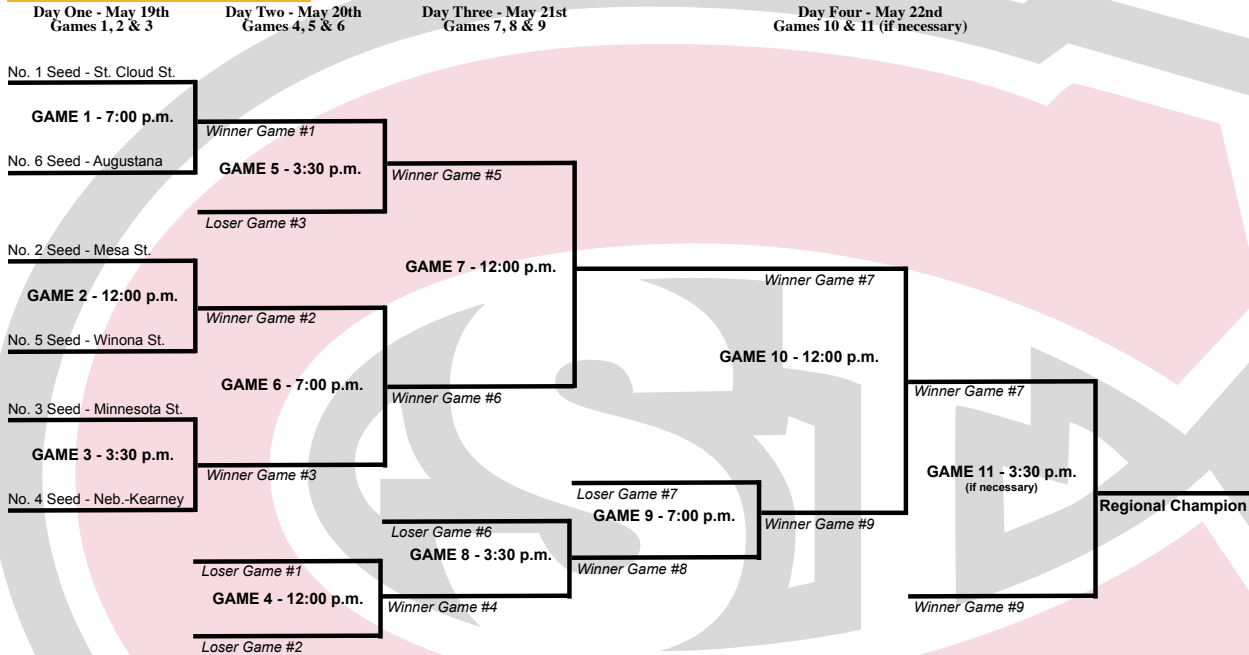

2011 NCAA CENTRAL REGION BRACKET

2011 NCAA Division II Baseball Championship Regionals

Six-Team Central Regional Bracket (four-day/double elimination) - St. Cloud, Minn.

(If four teams remain after Game 6)