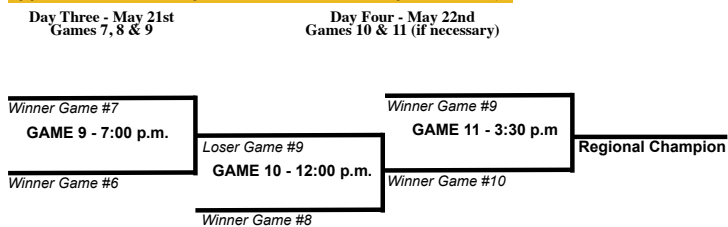

(If five teams remain after Game 6, and three after Game 9)