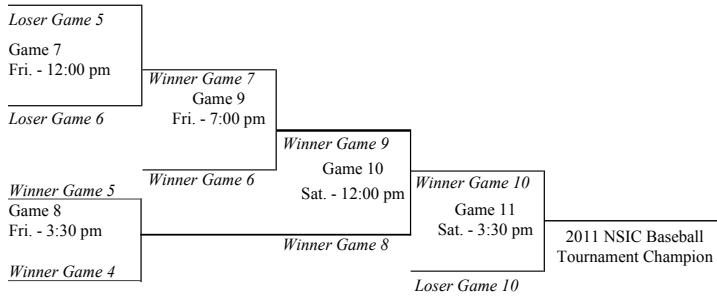

If five teams remain after Game 6 and two after Game 9