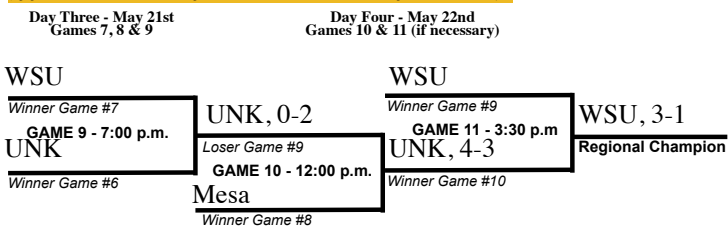

(If five teams remain after Game 6, and three after Game 9)