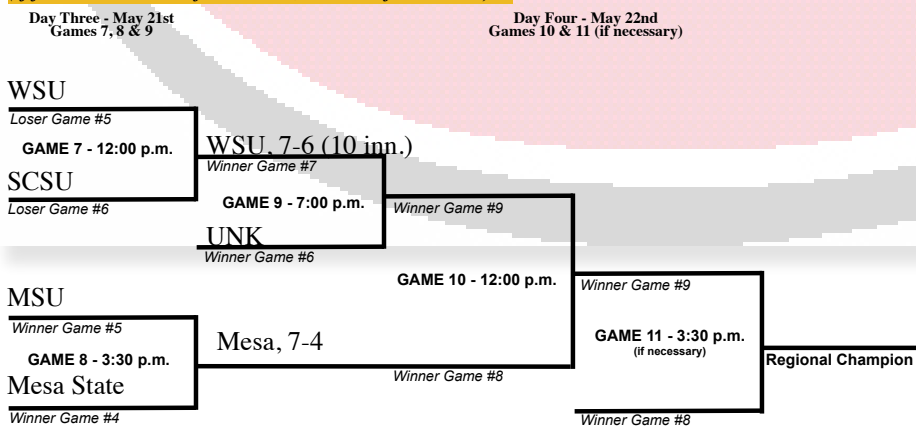

(If five teams remain after Game 6, and two after Game 9)