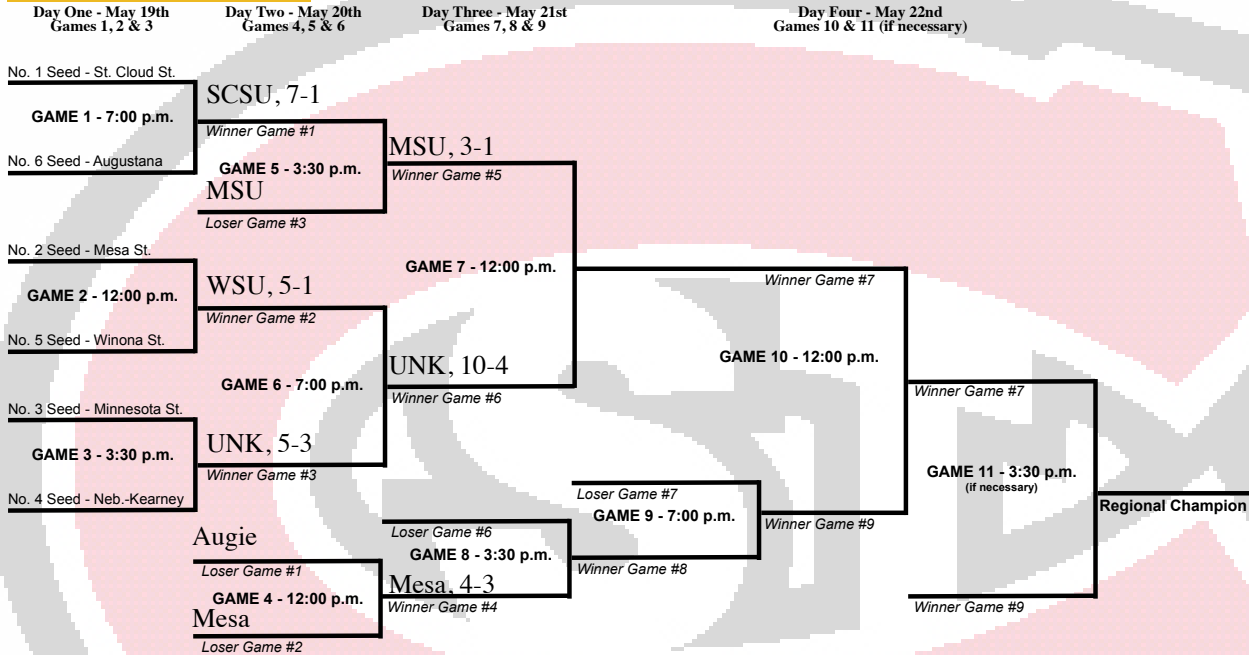

2011 NCAA CENTRAL REGION BRACKET

2011 NCAA Division II Baseball Championship Regionals

Six-Team Central Regional Bracket (four-day/double elimination) - St. Cloud, Minn.

(If four teams remain after Game 6)