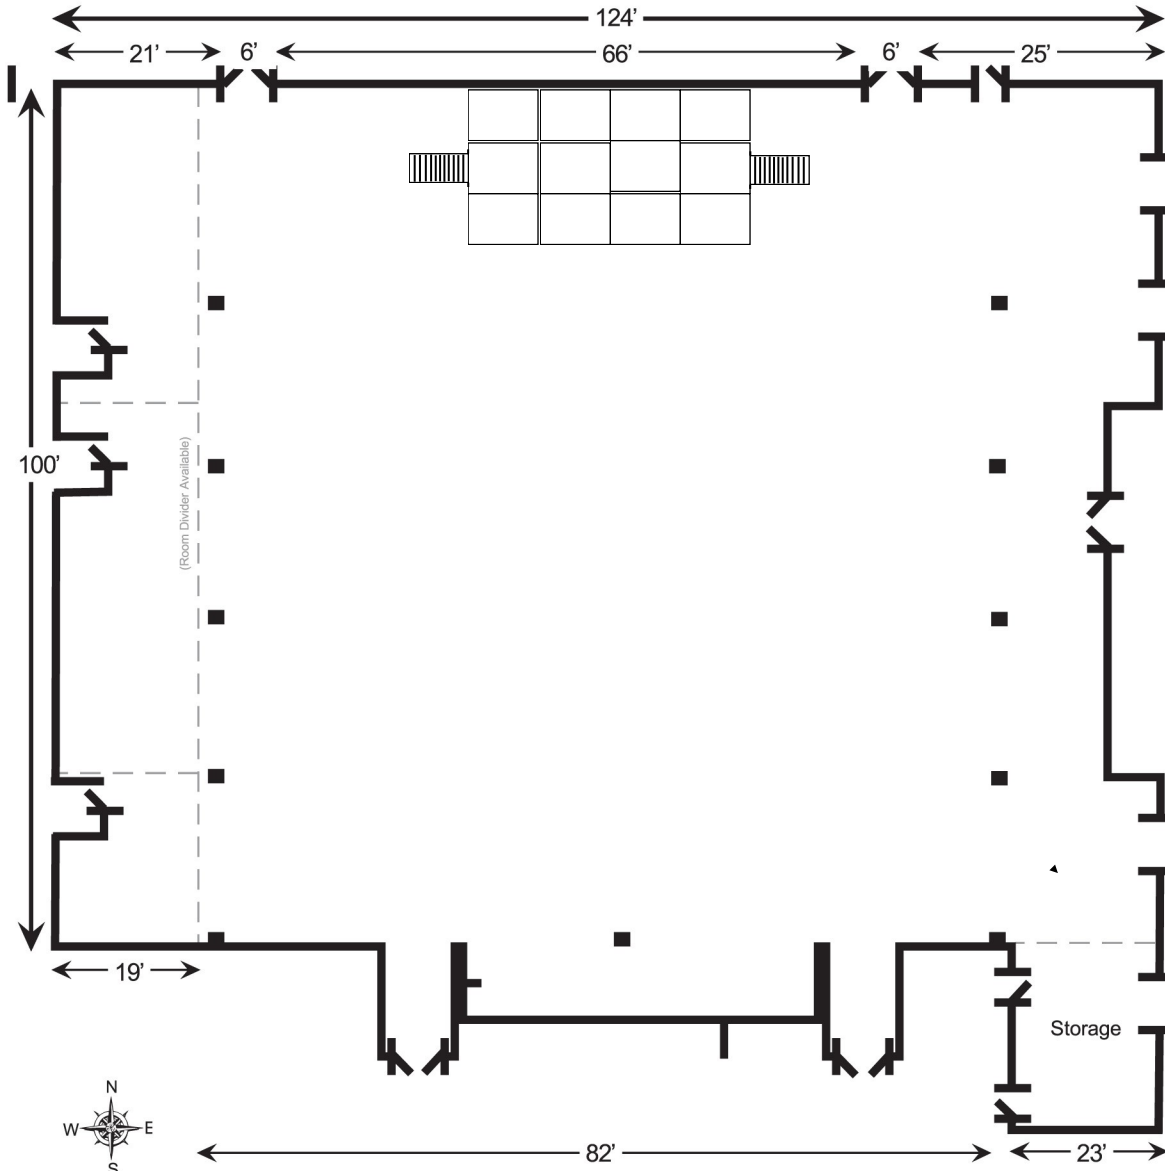

BALLROOM

Notes

Stage shown is the standard sized stage with 12 sections of staging. We have a total of 16 sections of staging if you need to configure the stage to another dimension.

Key

Event Date: _____ Contact Name: _____

Event Name: _____ Contact Phone: _____

Scale

1'
5'
6'
10'