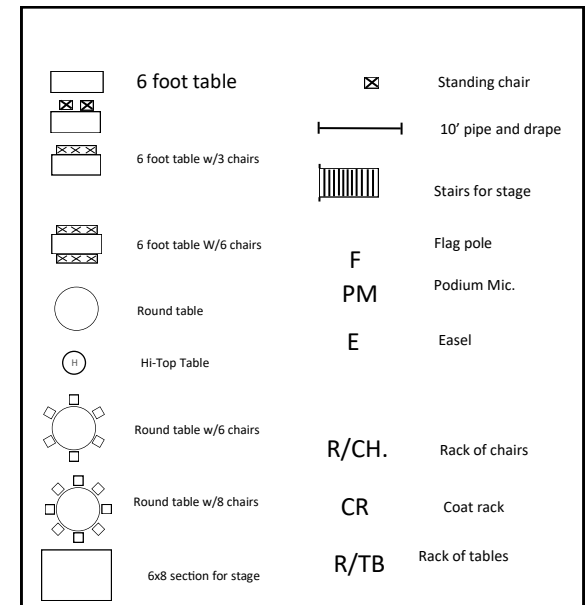

BALLROOM

Notes

Stage shown is the standard sized stage with 12 sections of staging. We have a total of 16 sections of staging if you need to configure the stage to another dimension.

Key

Event Date: _____ Contact Name: _____

Event Name: _____ Contact Phone: _____

Scale

1'
5'
6'
10'